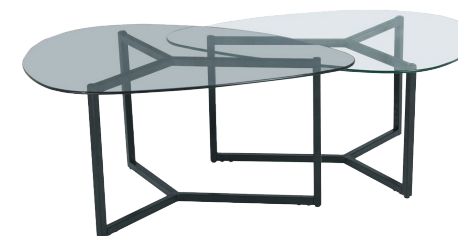

04-1008I grif coffee table
I Dim 107x67xH46 I

04-1236I cubius coffee table
I Dim 118x59xH33 I

04-0990I arabica coffee table
I Dim 110x60xH35 I

04-0520I solar coffee table
I Dim 75x75xH45 I
I Dim 55x55xH38,5 I